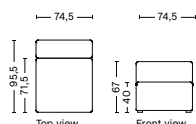

MAGS | FREE STANDING MODULES

1062FS | NARROW | LEFT

DIMENSION
W97 x D95,5 x H67 cm
Seat H40 cm

SALES QTY. 1 pcs.

PRODUCT STATUS
Order produced

PACKAGING
1 box | 1 pcs.

BOX DIMENSION | WEIGHT
W116 x D99 x H69 cm | 45 kg

DESCRIPTION
Fabric Group 1
Fabric Group 2
Fabric Group 3
Fabric Group 4
Fabric Group 5
Fabric Group 6

1061FS | NARROW | RIGHT

DIMENSION
W97 x D95,5 x H67 cm
Seat H40 cm

SALES QTY. 1 pcs.

PRODUCT STATUS
Order produced

DIMENSION
W74,5 x D95,5 x H67 cm
Seat H40 cm

SALES QTY. 1 pcs.

PRODUCT STATUS
Order produced

PACKAGING
1 box | 1 pcs.

BOX DIMENSION | WEIGHT
W78 x D99 x H69 cm | 29 kg

DESCRIPTION
Fabric Group 1
Fabric Group 2
Fabric Group 3
Fabric Group 4
Fabric Group 5
Fabric Group 6