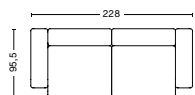

2,5 SEATER COMBINATION 1 LOW ARMREST | 1964+1965

DIMENSION
W228 x D95,5 x H67 cm
Seat H40 cm

PACKAGING
2 box | 1 pcs.

DESCRIPTION
Fabric group 1
Fabric group 2
Fabric group 3
Fabric group 4
Fabric group 5
Fabric group 6

PRODUCT STATUS
Order produced