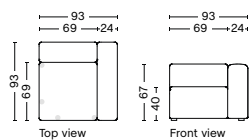

PACKAGING
1 box | 1 pcs.

BOX DIMENSION | WEIGHT
W68,5 x D115,8 x H98,8 cm | 48,5 kg

DESCRIPTION
Fabric Group 1
Fabric Group 2
Fabric Group 3
Fabric Group 4
Fabric Group 5
Fabric Group 6

1862 | CORNER | LEFT

DIMENSION
W93 x D93 x H67 cm
Seat H40 cm

SALES QTY. 1 pcs.

PRODUCT STATUS
Order produced

PACKAGING
1 box | 1 pcs.

BOX DIMENSION | WEIGHT
W116 x D99 x H69 cm | 42 kg

DESCRIPTION
Fabric Group 1
Fabric Group 2
Fabric Group 3
Fabric Group 4
Fabric Group 5
Fabric Group 6

1861 | CORNER | RIGHT

DIMENSION
W93 x D93 x H67 cm
Seat H40 cm

SALES QTY. 1 pcs.

PRODUCT STATUS
Order produced

PACKAGING
1 box | 1 pcs.

BOX DIMENSION | WEIGHT
W116 x D99 x H69 cm | 42 kg

DESCRIPTION
Fabric Group 1
Fabric Group 2
Fabric Group 3
Fabric Group 4
Fabric Group 5
Fabric Group 6