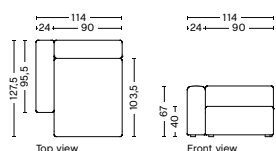

8265FS | WIDE | CHAISE LONGUE | LOW ARMREST | RIGHT

DIMENSION
W114 x D127,5 x H67 cm
Seat H40 cm

SALES QTY. 1 pcs.

PRODUCT STATUS
Order produced

PACKAGING
1 box | 1 pcs.

BOX DIMENSION | WEIGHT
W68,5 x D150 x H116 cm | 67,8 kg

DESCRIPTION
Fabric Group 1
Fabric Group 2
Fabric Group 3
Fabric Group 4
Fabric Group 5
Fabric Group 6
Not available in leather