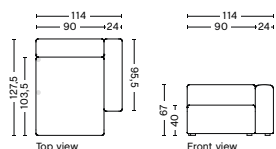

MAGS | CONNECTABLE MODULES

8262 | WIDE | CHAISE LONGUE | LEFT

DIMENSION
W114 x D127,5 x H67 cm
Seat H40 cm

SALES QTY. 1 pcs.

PRODUCT STATUS
Order produced

PACKAGING
1 box | 1 pcs.

BOX DIMENSION | WEIGHT
W116 x D150 x H69 cm | 70,5 kg

DESCRIPTION
Fabric Group 1
Fabric Group 2
Fabric Group 3
Fabric Group 4
Fabric Group 5
Fabric Group 6
Not available in leather

8261 | WIDE | CHAISE LONGUE | RIGHT

DIMENSION
W114 x D127,5 x H67 cm
Seat H40 cm