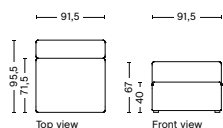

PACKAGING
1 box | 1 pcs.

BOX DIMENSION | WEIGHT
W68,5 x D115,8 x H98,8 cm | 42 kg

DESCRIPTION
Fabric Group 1
Fabric Group 2
Fabric Group 3
Fabric Group 4
Fabric Group 5
Fabric Group 6

1962 | WIDE | LEFT

DIMENSION
W114 x D95,5 x H67 cm
Seat H40 cm

1961 | WIDE | RIGHT

DIMENSION
W114 x D95,5 x H67 cm
Seat H40 cm

SALES QTY. 1 pcs.

PRODUCT STATUS
Order produced

PACKAGING
1 box | 1 pcs.

BOX DIMENSION | WEIGHT
W116 x D99 x H69 cm | 51 kg

DESCRIPTION
Fabric Group 1
Fabric Group 2
Fabric Group 3
Fabric Group 4
Fabric Group 5
Fabric Group 6

1963 | WIDE | MIDDLE

DIMENSION
W91,5 x D95,5 x H67 cm
Seat H40 cm

SALES QTY. 1 pcs.

PRODUCT STATUS
Order produced

PACKAGING
1 box | 1 pcs.

BOX DIMENSION | WEIGHT
W116 x D99 x H69 cm | 36,5 kg

DESCRIPTION
Fabric Group 1
Fabric Group 2
Fabric Group 3
Fabric Group 4
Fabric Group 5
Fabric Group 6

1963 | WIDE | RIGHT OR LEFT END

DIMENSION
W91,5 x D95,5 x H67 cm
Seat H40 cm

SALES QTY. 1 pcs.

PRODUCT STATUS
Order produced

PACKAGING
1 box | 1 pcs.

BOX DIMENSION | WEIGHT
W116 x D99 x H69 cm | 36,5 kg

DESCRIPTION
Fabric Group 1
Fabric Group 2
Fabric Group 3
Fabric Group 4
Fabric Group 5
Fabric Group 6