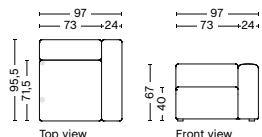

DIMENSION
W97 x D95,5 x H67 cm
Seat H40 cm

SALES QTY. 1 pcs.

PRODUCT STATUS
Order produced

PACKAGING
1 box | 1 pcs.

BOX DIMENSION | WEIGHT
W116 x D99 x H69 cm | 45 kg

DESCRIPTION
Fabric Group 1
Fabric Group 2
Fabric Group 3
Fabric Group 4
Fabric Group 5
Fabric Group 6

1061 | NARROW | RIGHT

DIMENSION
W97 x D95,5 x H67 cm
Seat H40 cm

SALES QTY. 1 pcs.

PRODUCT STATUS
Order produced

PACKAGING
1 box | 1 pcs.

BOX DIMENSION | WEIGHT
W116 x D99 x H69 cm | 45 kg

DESCRIPTION
Fabric Group 1
Fabric Group 2
Fabric Group 3
Fabric Group 4
Fabric Group 5
Fabric Group 6

1063 | NARROW | MIDDLE

DIMENSION
W74,5 x D95,5 x H67 cm
Seat H40 cm

SALES QTY. 1 pcs.

PRODUCT STATUS
Order produced

PACKAGING
1 box | 1 pcs.

BOX DIMENSION | WEIGHT
W78 x D99 x H69 cm | 29 kg

DESCRIPTION
Fabric Group 1
Fabric Group 2
Fabric Group 3
Fabric Group 4
Fabric Group 5
Fabric Group 6

1063LE | NARROW | LEFT END

DIMENSION
W74,5 x D95,5 x H67 cm
Seat H40 cm

SALES QTY. 1 pcs.

PRODUCT STATUS
Order produced

PACKAGING
1 box | 1 pcs.

BOX DIMENSION | WEIGHT
W78 x D99 x H69 cm | 29 kg

DESCRIPTION
Fabric Group 1
Fabric Group 2
Fabric Group 3
Fabric Group 4
Fabric Group 5
Fabric Group 6