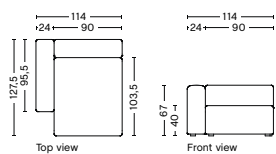

MAGS | FREE STANDING MODULES

8262FS | WIDE | CHAISE LONGUE | LEFT

DIMENSION
W114 x D127,5 x H67 cm
Seat H40 cm

SALES QTY. 1 pcs.

PRODUCT STATUS
Order produced

PACKAGING
1 box | 1 pcs.

BOX DIMENSION | WEIGHT
W116 x D150 x H68,5 cm | 70,5 kg

DESCRIPTION
Fabric Group 1
Fabric Group 2
Fabric Group 3
Fabric Group 4
Fabric Group 5
Fabric Group 6
Not available in leather