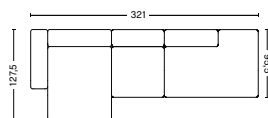

3 SEATER COMBINATION 4 LOW ARMREST | LEFT 8264+1063+9302 OR RIGHT 9301+1063+8265

DIMENSION
W321 x D127,5 x H67 cm
Seat H40 cm

PACKAGING
3 box | 1 pcs.

DESCRIPTION
Fabric group 1
Fabric group 2
Fabric group 3
Fabric group 4
Fabric group 5
Fabric group 6
Not available in leather

PRODUCT STATUS
Order produced

FABRIC GROUPS

1 | Atlas, Linara, Lint, Metaphor, Mode, Planar, Random Fade, Remix 3, Surface By Hay, Swarm, Valencia™ 2 | Fairway, Field 2, Flamiber, Linen Grid, Lola, Maglia, Melange Nap, Nico, Olavi By Hay, Osumi, Relate, Steelcut 3, Steelcut Trio 3, Tadao 3 | Compound, Dot 1682, Divina 3, Divina MD, Divina Melange 3, Fiord 2, Re-Wool, Roden, Ruskin, Steelcut Quartet, Tartaglia 4 | Bolgheri, Canvas 2, Encircle, Hallingdal 65, Raas 5 | Balder 3, Haku, Harald 3, Loft, Sierra Leather 6 | Coda 2, Vidar 4, California Leather, Nevada Leather, Sense Leather