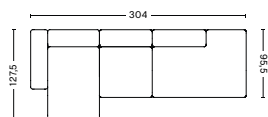

3 SEATER COMBINATION 3 LOW ARMREST | LEFT 8164+1063+9302 OR RIGHT 9301+1063+8165

DIMENSION
W304 x D127,5 x H67 cm
Seat H40 cm

PACKAGING
3 box | 1 pcs.

DESCRIPTION
Fabric group 1
Fabric group 2
Fabric group 3
Fabric group 4
Fabric group 5
Fabric group 6
Not available in leather

PRODUCT STATUS
Order produced