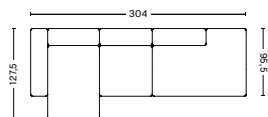

3 SEATER COMBINATION 3 | LEFT 8162+1063+9302 OR RIGHT 9301+1063+8161

DIMENSION
W304 x D127,5 x H67 cm
Seat H40 cm

PACKAGING
3 box | 1 pcs.

DESCRIPTION
Fabric group 1
Fabric group 2
Fabric group 3
Fabric group 4
Fabric group 5
Fabric group 6
Not available in leather

PRODUCT STATUS
Order produced