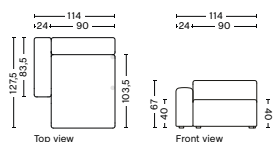

DESCRIPTION
Fabric Group 1
Fabric Group 2
Fabric Group 3
Fabric Group 4
Fabric Group 5
Fabric Group 6
Not available in leather

8261 | WIDE | CHAISE LONGUE | RIGHT

DIMENSION
W114 x D127,5 x H67 cm
Seat H40 cm

SALES QTY. 1 pcs.

PRODUCT STATUS
Order produced

PACKAGING
1 box | 1 pcs.

BOX DIMENSION | WEIGHT
W116 x D150 x H69 cm | 70,5 kg

DESCRIPTION
Fabric Group 1
Fabric Group 2
Fabric Group 3
Fabric Group 4
Fabric Group 5
Fabric Group 6
Not available in leather

8264 | WIDE | CHAISE LONGUE | LOW ARMREST | LEFT

DIMENSION
W114 x D127,5 x H67 cm
Seat H40 cm

SALES QTY. 1 pcs.

PRODUCT STATUS
Order produced

PACKAGING
1 box | 1 pcs.

BOX DIMENSION | WEIGHT
W68,5 x D150 x H116 cm | 67,8 kg