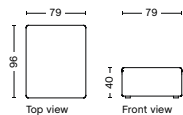

9302 | LOUNGE | LEFT BACKREST

DIMENSION
W132,5 x D95,5 x H67 cm
Seat H40 cm

SALES QTY. 1 pcs.

PRODUCT STATUS
Order produced

PACKAGING
1 box | 1 pcs.

BOX DIMENSION | WEIGHT
W116 x D150 x H69 cm | 58 kg

DESCRIPTION
Fabric Group 1
Fabric Group 2
Fabric Group 3
Fabric Group 4
Fabric Group 5
Fabric Group 6
Not available in leather

MAGS MODULES

01 | OTTOMAN | EXTRA SMALL

DIMENSION
W79 x D79 x H40 cm

SALES QTY. 1 pcs.

PRODUCT STATUS
Order produced

PACKAGING
1 box | 1 pcs.

BOX DIMENSION | WEIGHT
W99 x D79 x H69 cm | 22,76 kg

DESCRIPTION
Fabric Group 1
Fabric Group 2
Fabric Group 3
Fabric Group 4
Fabric Group 5
Fabric Group 6

02 | OTTOMAN | SMALL

DIMENSION
W79 x D96 x H40 cm

SALES QTY. 1 pcs.

PRODUCT STATUS
Order produced

PACKAGING
1 box | 1 pcs.

BOX DIMENSION | WEIGHT
W99 x D79 x H69 cm | 25,76 kg

DESCRIPTION
Fabric Group 1
Fabric Group 2
Fabric Group 3
Fabric Group 4
Fabric Group 5
Fabric Group 6