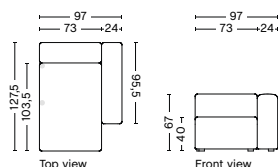

DIMENSION
W93 x D93 x H67 cm
Seat H40 cm

SALES QTY. 1 pcs.

PRODUCT STATUS
Order produced

PACKAGING
1 box | 1 pcs.

BOX DIMENSION | WEIGHT
W116 x D99 x H69 cm | 42 kg

DESCRIPTION
Fabric Group 1
Fabric Group 2
Fabric Group 3
Fabric Group 4
Fabric Group 5
Fabric Group 6

1861 | CORNER | RIGHT

DIMENSION
W93 x D93 x H67 cm
Seat H40 cm

SALES QTY. 1 pcs.

PRODUCT STATUS
Order produced

PACKAGING
1 box | 1 pcs.

BOX DIMENSION | WEIGHT
W116 x D99 x H69 cm | 42 kg

DESCRIPTION
Fabric Group 1
Fabric Group 2
Fabric Group 3
Fabric Group 4
Fabric Group 5
Fabric Group 6

MAGS | CONNECTABLE MODULES

8162 | NARROW | CHAISE LONGUE | LEFT

DIMENSION
W97 x D127,5 x H67 cm
Seat H40 cm

SALES QTY. 1 pcs.

PRODUCT STATUS
Order produced

PACKAGING
1 box | 1 pcs.

BOX DIMENSION | WEIGHT
W116 x D150 x H69 cm | 59,5 kg

DESCRIPTION
Fabric Group 1
Fabric Group 2
Fabric Group 3
Fabric Group 4
Fabric Group 5
Fabric Group 6
Not available in leather

8161 | NARROW | CHAISE LONGUE | RIGHT

DIMENSION
W97 x D127,5 x H67 cm
Seat H40 cm