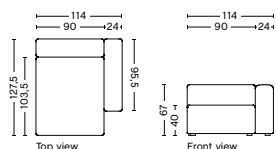

8261FS | WIDE | CHAISE LONGUE | RIGHT

DIMENSION
W114 x D127,5 x H67 cm
Seat H40 cm

SALES QTY. 1 pcs.

PRODUCT STATUS
Order produced

PACKAGING
1 box | 1 pcs.

BOX DIMENSION | WEIGHT
W116 x D150 x H68,5 cm | 70,5 kg

DESCRIPTION
Fabric Group 1
Fabric Group 2
Fabric Group 3
Fabric Group 4
Fabric Group 5
Fabric Group 6
Not available in leather