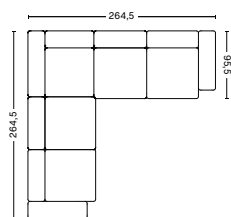

CORNER COMBINATION 1 LOW ARMREST | LEFT 1064+1063+1862+1063+1065 OR RIGHT 1064+1063+1861+1063+1065

DIMENSION
W264,5 x D264,5 x H67 cm
Seat H40 cm

PACKAGING
5 box | 1 pcs.

DESCRIPTION
Fabric group 1
Fabric group 2
Fabric group 3
Fabric group 4
Fabric group 5
Fabric group 6

PRODUCT STATUS
Order produced