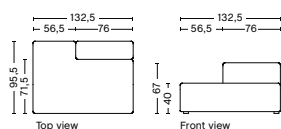

9301FS | LOUNGE | RIGHT BACKREST

DIMENSION
W132,5 x D95,5 x H67 cm
Seat H40 cm

SALES QTY. 1 pcs.

PRODUCT STATUS
Order produced

PACKAGING
1 box | 1 pcs.

BOX DIMENSION | WEIGHT
W116 x D150 x H68,5 cm | 58 kg

DESCRIPTION
Fabric Group 1
Fabric Group 2
Fabric Group 3
Fabric Group 4
Fabric Group 5
Fabric Group 6
Not available in leather

FABRIC GROUPS

1 | Atlas, Linara, Lint, Metaphor, Mode, Planar, Random Fade, Remix 3, Surface By Hay, Swarm, Valencia™2 | Fairway, Field 2, Flamiber, Linen Grid, Lola, Maglia, Melange Nap, Nico, Olavi By Hay, Osumi, Relate, Steelcut 3, Steelcut Trio 3, Tadao 3 | Compound, Dot 1682, Divina 3, Divina MD, Divina Melange 3, Fiord 2, Re-Wool, Roden, Ruskin, Steelcut Quartet, Tartaglia4 | Bolgheri, Canvas 2, Encircle, Hallingdal 65, Raas 5 | Balder 3, Haku, Harald 3, Loft6 | Coda 2, Vidar 4