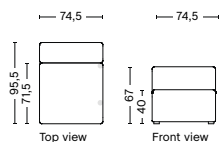

DIMENSION
W97 x D95,5 x H67 cm
Seat H40 cm

SALES QTY. 1 pcs.

PRODUCT STATUS
Order produced

PACKAGING
1 box | 1 pcs.

BOX DIMENSION | WEIGHT
W116 x D99 x H69 cm | 45 kg

DESCRIPTION
Fabric Group 1
Fabric Group 2
Fabric Group 3
Fabric Group 4
Fabric Group 5
Fabric Group 6

1061 | NARROW | RIGHT

DIMENSION
W97 x D95,5 x H67 cm
Seat H40 cm

SALES QTY. 1 pcs.

PRODUCT STATUS
Order produced

PACKAGING
1 box | 1 pcs.

BOX DIMENSION | WEIGHT
W116 x D99 x H69 cm | 45 kg

DESCRIPTION
Fabric Group 1
Fabric Group 2
Fabric Group 3
Fabric Group 4
Fabric Group 5
Fabric Group 6

1063 | NARROW | MIDDLE

DIMENSION
W74,5 x D95,5 x H67 cm
Seat H40 cm

SALES QTY. 1 pcs.

PRODUCT STATUS
Order produced

PACKAGING
1 box | 1 pcs.

BOX DIMENSION | WEIGHT
W78 x D99 x H69 cm | 29 kg

DESCRIPTION
Fabric Group 1
Fabric Group 2
Fabric Group 3
Fabric Group 4
Fabric Group 5
Fabric Group 6

1063LE | NARROW | LEFT END

DIMENSION
W74,5 x D95,5 x H67 cm
Seat H40 cm

SALES QTY. 1 pcs.

PRODUCT STATUS
Order produced

PACKAGING
1 box | 1 pcs.

BOX DIMENSION | WEIGHT
W78 x D99 x H69 cm | 29 kg

DESCRIPTION
Fabric Group 1
Fabric Group 2
Fabric Group 3
Fabric Group 4
Fabric Group 5
Fabric Group 6