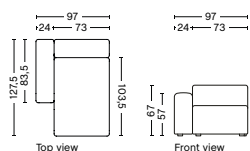

SALES QTY. 1 pcs.

PRODUCT STATUS
Order produced

PACKAGING
1 box | 1 pcs.

BOX DIMENSION | WEIGHT
W116 x D150 x H68,5 cm | 59,5 kg

DESCRIPTION
Fabric Group 1
Fabric Group 2
Fabric Group 3
Fabric Group 4
Fabric Group 5
Fabric Group 6
Not available in leather

8164FS | NARROW | CHAISE LONGUE | LOW ARMREST LEFT

DIMENSION
W97 x D127,5 x H67 cm
Seat H40 cm

SALES QTY. 1 pcs.

PRODUCT STATUS
Order produced

PACKAGING
1 box | 1 pcs.

BOX DIMENSION | WEIGHT
W68,5 x D150 x H116 cm | 56,9 kg