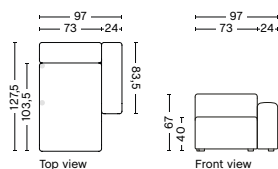

1861 | CORNER | RIGHT

DIMENSION
W93 x D93 x H67 cm
Seat H40 cm

SALES QTY. 1 pcs.

PRODUCT STATUS
Order produced

PACKAGING
1 box | 1 pcs.

BOX DIMENSION | WEIGHT
W116 x D99 x H69 cm | 42 kg

DESCRIPTION
Fabric Group 1
Fabric Group 2
Fabric Group 3
Fabric Group 4
Fabric Group 5
Fabric Group 6

SALES QTY. 1 pcs.

PRODUCT STATUS
Order produced

PACKAGING
1 box | 1 pcs.

BOX DIMENSION | WEIGHT
W116 x D150 x H69 cm | 59,5 kg

DESCRIPTION
Fabric Group 1
Fabric Group 2
Fabric Group 3
Fabric Group 4
Fabric Group 5
Fabric Group 6
Not available in leather

8164 | NARROW | CHAISE LONGUE | LOW ARMREST | LEFT

DIMENSION
W97 x D127,5 x H67 cm
Seat H40 cm

SALES QTY. 1 pcs.

PRODUCT STATUS
Order produced

PACKAGING
1 box | 1 pcs.

BOX DIMENSION | WEIGHT
W68,5 x D150 x H116 cm | 56,9 kg

DESCRIPTION
Fabric Group 1
Fabric Group 2
Fabric Group 3
Fabric Group 4
Fabric Group 5
Fabric Group 6
Not available in leather

8165 | NARROW | CHAISE LONGUE | LOW ARMREST | RIGHT

DIMENSION
W97 x D127,5 x H67 cm
Seat H40 cm