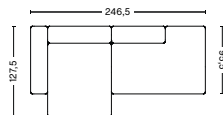

2,5 SEATER COMBINATION 3 | LEFT 8262+9302 OR RIGHT 9301+8261

DIMENSION
W246,5 x D127,5 x H67 cm
Seat H40 cm

PACKAGING
2 box | 1 pcs.

DESCRIPTION
Fabric group 1
Fabric group 2
Fabric group 3
Fabric group 4
Fabric group 5
Fabric group 6
Not available in leather

PRODUCT STATUS
Order produced