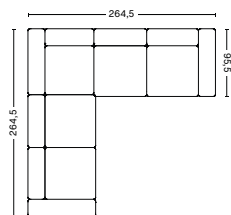

CORNER COMBINATION 1 | LEFT 1062+1063+1862+1063+1061 OR RIGHT 1062+1063+1861+1063+1061

DIMENSION
W264,5 x D264,5 x H67 cm
Seat H40 cm

PACKAGING
5 box | 1 pcs.

DESCRIPTION
Fabric group 1
Fabric group 2
Fabric group 3
Fabric group 4
Fabric group 5
Fabric group 6

PRODUCT STATUS
Order produced