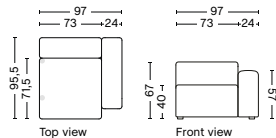

1063LE | NARROW | LEFT END

DIMENSION
W74,5 x D95,5 x H67 cm
Seat H40 cm

SALES QTY. 1 pcs.

PRODUCT STATUS
Order produced

PACKAGING
1 box | 1 pcs.

BOX DIMENSION | WEIGHT
W78 x D99 x H69 cm | 29 kg

DESCRIPTION
Fabric Group 1
Fabric Group 2
Fabric Group 3
Fabric Group 4
Fabric Group 5
Fabric Group 6

1063RE | NARROW | RIGHT END

DIMENSION
W74,5 x D95,5 x H67 cm
Seat H40 cm

SALES QTY. 1 pcs.

PRODUCT STATUS
Order produced

PACKAGING
1 box | 1 pcs.

BOX DIMENSION | WEIGHT
W78 x D99 x H69 cm | 29 kg

DESCRIPTION
Fabric Group 1
Fabric Group 2
Fabric Group 3
Fabric Group 4
Fabric Group 5
Fabric Group 6

MAGS | CONNECTABLE MODULES

1064 | NARROW | LOW ARMREST | LEFT

DIMENSION
W97 x D95,5 x H67 cm
Seat H40 cm

SALES QTY. 1 pcs.

PRODUCT STATUS
Order produced

PACKAGING
1 box | 1 pcs.

BOX DIMENSION | WEIGHT
W68,5 x D115,8 x H98,8 cm | 42 kg

DESCRIPTION
Fabric Group 1
Fabric Group 2
Fabric Group 3
Fabric Group 4
Fabric Group 5
Fabric Group 6

1065 | NARROW | LOW ARMREST | RIGHT

DIMENSION
W97 x D95,5 x H67 cm
Seat H40 cm

SALES QTY. 1 pcs.

PRODUCT STATUS
Order produced