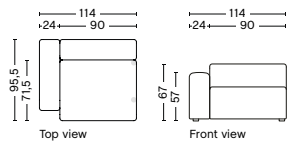

1961 | WIDE | RIGHT

DIMENSION
W114 x D95,5 x H67 cm
Seat H40 cm

SALES QTY. 1 pcs.

PRODUCT STATUS
Order produced

PACKAGING
1 box | 1 pcs.

BOX DIMENSION | WEIGHT
W116 x D99 x H69 cm | 51 kg

DESCRIPTION
Fabric Group 1
Fabric Group 2
Fabric Group 3
Fabric Group 4
Fabric Group 5
Fabric Group 6

1963 | WIDE | RIGHT OR LEFT END

DIMENSION
W91,5 x D95,5 x H67 cm
Seat H40 cm

SALES QTY. 1 pcs.

PRODUCT STATUS
Order produced

PACKAGING
1 box | 1 pcs.

BOX DIMENSION | WEIGHT
W116 x D99 x H69 cm | 36,5 kg

DESCRIPTION
Fabric Group 1
Fabric Group 2
Fabric Group 3
Fabric Group 4
Fabric Group 5
Fabric Group 6

MAGS | CONNECTABLE MODULES

1965 | WIDE | LOW ARMREST | RIGHT

DIMENSION
W114 x D95,5 x H67 cm
Seat H40 cm

SALES QTY. 1 pcs.

PRODUCT STATUS
Order produced

PACKAGING
1 box | 1 pcs.

BOX DIMENSION | WEIGHT
W68,5 x D115,8 x H98,8 cm | 48,5 kg

DESCRIPTION
Fabric Group 1
Fabric Group 2
Fabric Group 3
Fabric Group 4
Fabric Group 5
Fabric Group 6

1964 | WIDE | LOW ARMREST | LEFT

DIMENSION
W114 x D95,5 x H67 cm
Seat H40 cm

SALES QTY. 1 pcs.

PRODUCT STATUS
Order produced