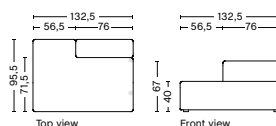

SALES QTY. 1 pcs.

PRODUCT STATUS
Order produced

PACKAGING
1 box | 1 pcs.

BOX DIMENSION | WEIGHT
W68,5 x D150 x H116 cm | 67,8 kg

DESCRIPTION
Fabric Group 1
Fabric Group 2
Fabric Group 3
Fabric Group 4
Fabric Group 5
Fabric Group 6
Not available in leather

9301 | LOUNGE | RIGHT BACKREST

DIMENSION
W132,5 x D95,5 x H67 cm
Seat H40 cm

SALES QTY. 1 pcs.

PRODUCT STATUS
Order produced

PACKAGING
1 box | 1 pcs.

BOX DIMENSION | WEIGHT
W116 x D150 x H69 cm | 58 kg

DESCRIPTION
Fabric Group 1
Fabric Group 2
Fabric Group 3
Fabric Group 4
Fabric Group 5
Fabric Group 6
Not available in leather