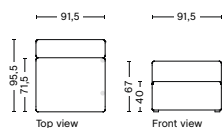

SALES QTY. 1 pcs.

PRODUCT STATUS
Order produced

PACKAGING
1 box | 1 pcs.

BOX DIMENSION | WEIGHT
W116 x D99 x H69 cm | 51 kg

DESCRIPTION
Fabric Group 1
Fabric Group 2
Fabric Group 3
Fabric Group 4
Fabric Group 5
Fabric Group 6

1961 | WIDE | RIGHT

DIMENSION
W114 x D95,5 x H67 cm
Seat H40 cm

SALES QTY. 1 pcs.

PRODUCT STATUS
Order produced

PACKAGING
1 box | 1 pcs.

BOX DIMENSION | WEIGHT
W116 x D99 x H69 cm | 51 kg

DESCRIPTION
Fabric Group 1
Fabric Group 2
Fabric Group 3
Fabric Group 4
Fabric Group 5
Fabric Group 6

1963 | WIDE | MIDDLE

DIMENSION
W91,5 x D95,5 x H67 cm
Seat H40 cm

SALES QTY. 1 pcs.

PRODUCT STATUS
Order produced

PACKAGING
1 box | 1 pcs.

BOX DIMENSION | WEIGHT
W116 x D99 x H69 cm | 36,5 kg

DESCRIPTION
Fabric Group 1
Fabric Group 2
Fabric Group 3
Fabric Group 4
Fabric Group 5
Fabric Group 6

1963 | WIDE | RIGHT OR LEFT END

DIMENSION
W91,5 x D95,5 x H67 cm
Seat H40 cm

SALES QTY. 1 pcs.

PRODUCT STATUS
Order produced

PACKAGING
1 box | 1 pcs.

BOX DIMENSION | WEIGHT
W116 x D99 x H69 cm | 36,5 kg

DESCRIPTION
Fabric Group 1
Fabric Group 2
Fabric Group 3
Fabric Group 4
Fabric Group 5
Fabric Group 6