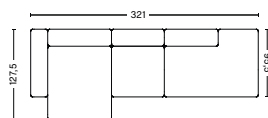

3 SEATER COMBINATION 4 | LEFT 8262+1063+9302 OR RIGHT 9301+1063+8261

DIMENSION
W321 x D127,5 x H67 cm
Seat H40 cm

PACKAGING
3 box | 1 pcs.

DESCRIPTION
Fabric group 1
Fabric group 2
Fabric group 3
Fabric group 4
Fabric group 5
Fabric group 6
Not available in leather

PRODUCT STATUS
Order produced