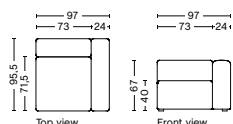

1061FS | NARROW | RIGHT

DIMENSION
W97 x D95,5 x H67 cm
Seat H40 cm

SALES QTY. 1 pcs.

PRODUCT STATUS
Order produced

PACKAGING
1 box | 1 pcs.

BOX DIMENSION | WEIGHT
W116 x D99 x H69 cm | 45 kg

DESCRIPTION
Fabric Group 1
Fabric Group 2
Fabric Group 3
Fabric Group 4
Fabric Group 5
Fabric Group 6