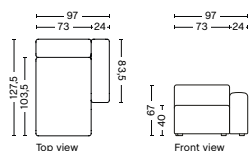

8165FS | NARROW | CHAISE LONGUE | LOW ARMREST | RIGHT

DIMENSION
W97 x D127,5 x H67 cm
Seat H40 cm

SALES QTY. 1 pcs.

PRODUCT STATUS
Order produced

PACKAGING
1 box | 1 pcs.

BOX DIMENSION | WEIGHT
W68,5 x D150 x H116 cm | 56,9 kg

DESCRIPTION
Fabric Group 1
Fabric Group 2
Fabric Group 3
Fabric Group 4
Fabric Group 5
Fabric Group 6
Not available in leather

FABRIC GROUPS

1 | Atlas, Linara, Lint, Metaphor, Mode, Planar, Random Fade, Remix 3, Surface By Hay, Swarm, Valencia™2 | Fairway, Field 2, Flamiber, Linen Grid, Lola, Maglia, Melange Nap, Nico, Olavi By Hay, Osumi, Relate, Steelcut 3, Steelcut Trio 3, Tadao 3 | Compound, Dot 1682, Divina 3, Divina MD, Divina Melange 3, Fiord 2, Re-Wool, Roden, Ruskin, Steelcut Quartet, Tartaglia4 | Bolgheri, Canvas 2, Encircle, Hallingdal 65, Raas 5 | Balder 3, Haku, Harald 3, Loft6 | Coda 2, Vidar 4