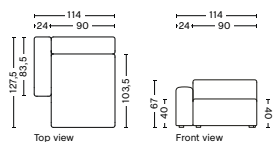

8264FS | WIDE | CHAISE LONGUE | LOW ARMREST | LEFT

DIMENSION
W114 x D127,5 x H67 cm
Seat H40 cm

SALES QTY. 1 pcs.

PRODUCT STATUS
Order produced

PACKAGING
1 box | 1 pcs.

BOX DIMENSION | WEIGHT
W68,5 x D150 x H116 cm | 67,8 kg

DESCRIPTION
Fabric Group 1
Fabric Group 2
Fabric Group 3
Fabric Group 4
Fabric Group 5
Fabric Group 6
Not available in leather