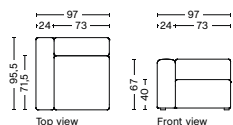

MAGS | FREE STANDING MODULES

1062FS | NARROW | LEFT

DIMENSION
W97 x D95,5 x H67 cm
Seat H40 cm

SALES QTY. 1 pcs.

PRODUCT STATUS
Order produced

PACKAGING
1 box | 1 pcs.

BOX DIMENSION | WEIGHT
W116 x D99 x H69 cm | 45 kg