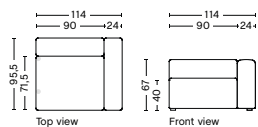

PACKAGING
1 box | 1 pcs.

BOX DIMENSION | WEIGHT
W68,5 x D115,8 x H98,8 cm | 42 kg

DESCRIPTION
Fabric Group 1
Fabric Group 2
Fabric Group 3
Fabric Group 4
Fabric Group 5
Fabric Group 6

1962 | WIDE | LEFT

DIMENSION
W114 x D95,5 x H67 cm
Seat H40 cm

SALES QTY. 1 pcs.

PRODUCT STATUS
Order produced

PACKAGING
1 box | 1 pcs.

BOX DIMENSION | WEIGHT
W116 x D99 x H69 cm | 51 kg

DESCRIPTION
Fabric Group 1
Fabric Group 2
Fabric Group 3
Fabric Group 4
Fabric Group 5
Fabric Group 6

1961 | WIDE | RIGHT

DIMENSION
W114 x D95,5 x H67 cm
Seat H40 cm

SALES QTY. 1 pcs.

PRODUCT STATUS
Order produced

PACKAGING
1 box | 1 pcs.

BOX DIMENSION | WEIGHT
W116 x D99 x H69 cm | 51 kg

DESCRIPTION
Fabric Group 1
Fabric Group 2
Fabric Group 3
Fabric Group 4
Fabric Group 5
Fabric Group 6

1963 | WIDE | MIDDLE

DIMENSION
W91,5 x D95,5 x H67 cm
Seat H40 cm

SALES QTY. 1 pcs.

PRODUCT STATUS
Order produced

PACKAGING
1 box | 1 pcs.

BOX DIMENSION | WEIGHT
W116 x D99 x H69 cm | 36,5 kg

DESCRIPTION
Fabric Group 1
Fabric Group 2
Fabric Group 3
Fabric Group 4
Fabric Group 5
Fabric Group 6