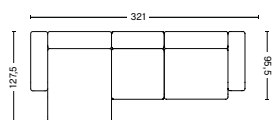

MAGS COMBINATIONS

COMBINATION 10 LOW ARMREST | LEFT 8264+1063+1965 OR RIGHT 1964+1063+8265

DIMENSION
W264,5 x D264,5 x H67 cm
Seat H40 cm

PACKAGING
5 box | 1 pcs.

DESCRIPTION
Fabric group 1
Fabric group 2
Fabric group 3
Fabric group 4
Fabric group 5
Fabric group 6
Not available in leather

PRODUCT STATUS
Order produced