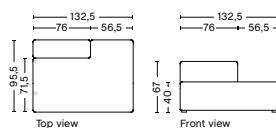

9301 | LOUNGE | RIGHT BACKREST

DIMENSION
W132,5 x D95,5 x H67 cm
Seat H40 cm

SALES QTY. 1 pcs.

PRODUCT STATUS
Order produced

PACKAGING
1 box | 1 pcs.

BOX DIMENSION | WEIGHT
W116 x D150 x H69 cm | 58 kg

DESCRIPTION
Fabric Group 1
Fabric Group 2
Fabric Group 3
Fabric Group 4
Fabric Group 5
Fabric Group 6
Not available in leather

9302 | LOUNGE | LEFT BACKREST

DIMENSION
W132,5 x D95,5 x H67 cm
Seat H40 cm

SALES QTY. 1 pcs.

PRODUCT STATUS
Order produced

PACKAGING
1 box | 1 pcs.

BOX DIMENSION | WEIGHT
W116 x D150 x H69 cm | 58 kg

DESCRIPTION
Fabric Group 1
Fabric Group 2
Fabric Group 3
Fabric Group 4
Fabric Group 5
Fabric Group 6
Not available in leather