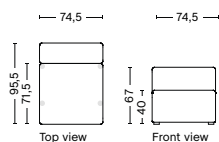

DIMENSION
W97 x D95,5 x H67 cm
Seat H40 cm

SALES QTY. 1 pcs.

PRODUCT STATUS
Order produced

PACKAGING
1 box | 1 pcs.

BOX DIMENSION | WEIGHT
W116 x D99 x H69 cm | 45 kg

DESCRIPTION
Fabric Group 1
Fabric Group 2
Fabric Group 3
Fabric Group 4
Fabric Group 5
Fabric Group 6

1061 | NARROW | RIGHT

DIMENSION
W97 x D95,5 x H67 cm
Seat H40 cm

SALES QTY. 1 pcs.

PRODUCT STATUS
Order produced

PACKAGING
1 box | 1 pcs.

BOX DIMENSION | WEIGHT
W116 x D99 x H69 cm | 45 kg

DESCRIPTION
Fabric Group 1
Fabric Group 2
Fabric Group 3
Fabric Group 4
Fabric Group 5
Fabric Group 6

1063 | NARROW | MIDDLE

DIMENSION
W74,5 x D95,5 x H67 cm
Seat H40 cm

SALES QTY. 1 pcs.

PRODUCT STATUS
Order produced

PACKAGING
1 box | 1 pcs.

BOX DIMENSION | WEIGHT
W78 x D99 x H69 cm | 29 kg

DESCRIPTION
Fabric Group 1
Fabric Group 2
Fabric Group 3
Fabric Group 4
Fabric Group 5
Fabric Group 6

1063LE | NARROW | LEFT END

DIMENSION
W74,5 x D95,5 x H67 cm
Seat H40 cm

SALES QTY. 1 pcs.

PRODUCT STATUS
Order produced

PACKAGING
1 box | 1 pcs.

BOX DIMENSION | WEIGHT
W78 x D99 x H69 cm | 29 kg

DESCRIPTION
Fabric Group 1
Fabric Group 2
Fabric Group 3
Fabric Group 4
Fabric Group 5
Fabric Group 6