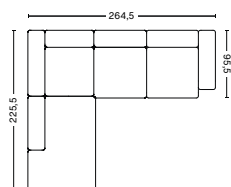

CORNER COMBINATION 2 LOW ARMREST | LEFT 9301+1862+1063+1065 OR RIGHT 1064+1063+1861+9302

DIMENSION
W264,5 x D225,5 x H67 cm
Seat H40 cm

PACKAGING
4 box | 1 pcs.

DESCRIPTION
Fabric group 1
Fabric group 2
Fabric group 3
Fabric group 4
Fabric group 5
Fabric group 6
Not available in leather

PRODUCT STATUS
Order produced

FABRIC GROUPS

1 | Atlas, Linara, Lint, Metaphor, Mode, Planar, Random Fade, Remix 3, Surface By Hay, Swarm, Valencia™ 2 | Fairway, Field 2, Flamiber, Linen Grid, Lola, Maglia, Melange Nap, Nico, Olavi By Hay, Osumi, Relate, Steelcut 3, Steelcut Trio 3, Tadao 3 | Compound, Dot 1682, Divina 3, Divina MD, Divina Melange 3, Fiord 2, Re-Wool, Roden, Ruskin, Steelcut Quartet, Tartaglia 4 | Bolgheri, Canvas 2, Encircle, Hallingdal 65, Raas 5 | Balder 3, Haku, Harald 3, Loft, Sierra Leather 6 | Coda 2, Vidar 4, California Leather, Nevada Leather, Sense Leather