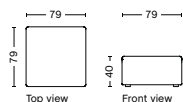

MAGS MODULES

01 | OTTOMAN | EXTRA SMALL

DIMENSION
W79 x D79 x H40 cm

SALES QTY. 1 pcs.

PRODUCT STATUS
Order produced

PACKAGING
1 box | 1 pcs.

BOX DIMENSION | WEIGHT
W99 x D79 x H69 cm | 22,76 kg

DESCRIPTION
Fabric Group 1
Fabric Group 2
Fabric Group 3
Fabric Group 4
Fabric Group 5
Fabric Group 6