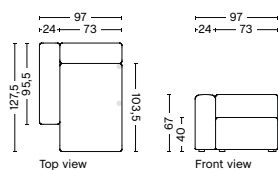

MAGS | CONNECTABLE MODULES

8162 | NARROW | CHAISE LONGUE | LEFT

DIMENSION
W97 x D127,5 x H67 cm
Seat H40 cm

SALES QTY. 1 pcs.

PRODUCT STATUS
Order produced

PACKAGING
1 box | 1 pcs.

BOX DIMENSION | WEIGHT
W116 x D150 x H69 cm | 59,5 kg

DESCRIPTION
Fabric Group 1
Fabric Group 2
Fabric Group 3
Fabric Group 4
Fabric Group 5
Fabric Group 6
Not available in leather