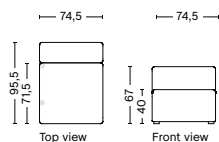

1061 | NARROW | RIGHT

DIMENSION
W97 x D95,5 x H67 cm
Seat H40 cm

SALES QTY. 1 pcs.

PRODUCT STATUS
Order produced

PACKAGING
1 box | 1 pcs.

BOX DIMENSION | WEIGHT
W116 x D99 x H69 cm | 45 kg

DESCRIPTION
Fabric Group 1
Fabric Group 2
Fabric Group 3
Fabric Group 4
Fabric Group 5
Fabric Group 6

1063 | NARROW | MIDDLE

DIMENSION
W74,5 x D95,5 x H67 cm
Seat H40 cm

SALES QTY. 1 pcs.

PRODUCT STATUS
Order produced

PACKAGING
1 box | 1 pcs.

BOX DIMENSION | WEIGHT
W78 x D99 x H69 cm | 29 kg

DESCRIPTION
Fabric Group 1
Fabric Group 2
Fabric Group 3
Fabric Group 4
Fabric Group 5
Fabric Group 6

1063LE | NARROW | LEFT END

DIMENSION
W74,5 x D95,5 x H67 cm
Seat H40 cm

SALES QTY. 1 pcs.

PRODUCT STATUS
Order produced

PACKAGING
1 box | 1 pcs.

BOX DIMENSION | WEIGHT
W78 x D99 x H69 cm | 29 kg

DESCRIPTION
Fabric Group 1
Fabric Group 2
Fabric Group 3
Fabric Group 4
Fabric Group 5
Fabric Group 6

1063RE | NARROW | RIGHT END

DIMENSION
W74,5 x D95,5 x H67 cm
Seat H40 cm

SALES QTY. 1 pcs.

PRODUCT STATUS
Order produced

PACKAGING
1 box | 1 pcs.

BOX DIMENSION | WEIGHT
W78 x D99 x H69 cm | 29 kg

DESCRIPTION
Fabric Group 1
Fabric Group 2
Fabric Group 3
Fabric Group 4
Fabric Group 5
Fabric Group 6