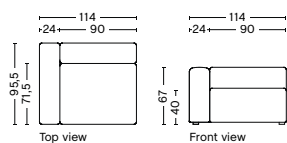

MAGS | FREE STANDING MODULES

1962FS | WIDE | LEFT

DIMENSION
W114 x D95,5 x H67 cm
Seat H40 cm

SALES QTY. 1 pcs.

PRODUCT STATUS
Order produced

PACKAGING
1 box | 1 pcs.

BOX DIMENSION | WEIGHT
W116 x D99 x H69 cm | 51 kg

DESCRIPTION
Fabric Group 1
Fabric Group 2
Fabric Group 3
Fabric Group 4
Fabric Group 5
Fabric Group 6