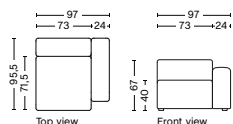

1065FS | NARROW | LOW ARMREST | RIGHT

DIMENSION
W97 x D95,5 x H67 cm
Seat H40 cm

SALES QTY. 1 pcs.

PRODUCT STATUS
Order produced

PACKAGING
1 box | 1 pcs.

BOX DIMENSION | WEIGHT
W68,5 x D115,8 x H98,8 cm | 42 kg

DESCRIPTION
Fabric Group 1
Fabric Group 2
Fabric Group 3
Fabric Group 4
Fabric Group 5
Fabric Group 6

FABRIC GROUPS

1 | Atlas, Linara, Lint, Metaphor, Mode, Planar, Random Fade, Remix 3, Surface By Hay, Swarm, Valencia™ 2 | Fairway, Field 2, Flamiber, Linen Grid, Lola, Maglia, Melange Nap, Nico, Olavi By Hay, Osumi, Relate, Steelcut 3, Steelcut Trio 3, Tadao 3 | Compound, Dot 1682, Divina 3, Divina MD, Divina Melange 3, Fiord 2, Re-Wool, Roden, Ruskin, Steelcut Quartet, Tartaglia 4 | Bolgheri, Canvas 2, Encircle, Hallingdal 65, Raas 5 | Balder 3, Haku, Harald 3, Loft, Sierra Leather 6 | Coda 2, Vidar 4, California Leather, Nevada Leather, Sense Leather