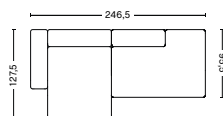

2,5 SEATER COMBINATION 3 LOW ARMREST | LEFT 8264+9302 OR RIGHT 9301+8265

DIMENSION
W246,5 x D127,5 x H67 cm
Seat H40 cm

PACKAGING
2 box | 1 pcs.

DESCRIPTION
Fabric group 1
Fabric group 2
Fabric group 3
Fabric group 4
Fabric group 5
Fabric group 6
Not available in leather

PRODUCT STATUS
Order produced

FABRIC GROUPS

1 | Atlas, Linara, Lint, Metaphor, Mode, Planar, Random Fade, Remix 3, Surface By Hay, Swarm, Valencia™ 2 | Fairway, Field 2, Flamiber, Linen Grid, Lola, Maglia, Melange Nap, Nico, Olavi By Hay, Osumi, Relate, Steelcut 3, Steelcut Trio 3, Tadao 3 | Compound, Dot 1682, Divina 3, Divina MD, Divina Melange 3, Fiord 2, Re-Wool, Roden, Ruskin, Steelcut Quartet, Tartaglia 4 | Bolgheri, Canvas 2, Encircle, Hallingdal 65, Raas 5 | Balder 3, Haku, Harald 3, Loft, Sierra Leather 6 | Coda 2, Vidar 4, California Leather, Nevada Leather, Sense Leather