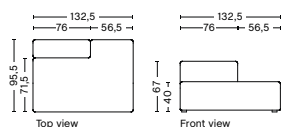

9302FS | LOUNGE | LEFT BACKREST

DIMENSION
W132,5 x D95,5 x H67 cm
Seat H40 cm

SALES QTY. 1 pcs.

PRODUCT STATUS
Order produced

PACKAGING
1 box | 1 pcs.

BOX DIMENSION | WEIGHT
W116 x D150 x H68,5 cm | 58 kg

DESCRIPTION
Fabric Group 1
Fabric Group 2
Fabric Group 3
Fabric Group 4
Fabric Group 5
Fabric Group 6
Not available in leather