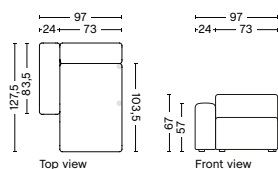

1861 | CORNER | RIGHT

DIMENSION
W93 x D93 x H67 cm
Seat H40 cm

SALES QTY. 1 pcs.

PRODUCT STATUS
Order produced

PACKAGING
1 box | 1 pcs.

BOX DIMENSION | WEIGHT
W116 x D99 x H69 cm | 42 kg

DESCRIPTION
Fabric Group 1
Fabric Group 2
Fabric Group 3
Fabric Group 4
Fabric Group 5
Fabric Group 6

DESCRIPTION
Fabric Group 1
Fabric Group 2
Fabric Group 3
Fabric Group 4
Fabric Group 5
Fabric Group 6
Not available in leather

8161 | NARROW | CHAISE LONGUE | RIGHT

DIMENSION
W97 x D127,5 x H67 cm
Seat H40 cm

SALES QTY. 1 pcs.

PRODUCT STATUS
Order produced

PACKAGING
1 box | 1 pcs.

BOX DIMENSION | WEIGHT
W116 x D150 x H69 cm | 59,5 kg

DESCRIPTION
Fabric Group 1
Fabric Group 2
Fabric Group 3
Fabric Group 4
Fabric Group 5
Fabric Group 6
Not available in leather

8164 | NARROW | CHAISE LONGUE | LOW ARMREST | LEFT

DIMENSION
W97 x D127,5 x H67 cm
Seat H40 cm

SALES QTY. 1 pcs.

PRODUCT STATUS
Order produced

PACKAGING
1 box | 1 pcs.

BOX DIMENSION | WEIGHT
W68,5 x D150 x H116 cm | 56,9 kg