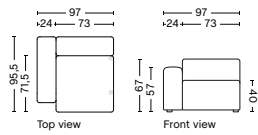

MAGS | CONNECTABLE MODULES

1064 | NARROW | LOW ARMREST | LEFT

DIMENSION
W97 x D95,5 x H67 cm
Seat H40 cm

SALES QTY. 1 pcs.

PRODUCT STATUS
Order produced

PACKAGING
1 box | 1 pcs.

BOX DIMENSION | WEIGHT
W68,5 x D115,8 x H98,8 cm | 42 kg

DESCRIPTION
Fabric Group 1
Fabric Group 2
Fabric Group 3
Fabric Group 4
Fabric Group 5
Fabric Group 6