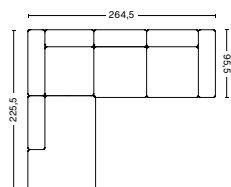

CORNER COMBINATION 2 | LEFT 9301+1862+1063+1061 OR RIGHT 1062+1063+1861+9302

DIMENSION
W264,5 x D225,5 x H67 cm
Seat H40 cm

PACKAGING
4 box | 1 pcs.

DESCRIPTION
Fabric group 1
Fabric group 2
Fabric group 3
Fabric group 4
Fabric group 5
Fabric group 6
Not available in leather

PRODUCT STATUS
Order produced