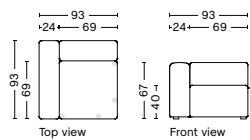

MAGS | CONNECTABLE MODULES

1965 | WIDE | LOW ARMREST | RIGHT

DIMENSION
W114 x D95,5 x H67 cm
Seat H40 cm

SALES QTY. 1 pcs.

PRODUCT STATUS
Order produced

PACKAGING
1 box | 1 pcs.

BOX DIMENSION | WEIGHT
W68,5 x D115,8 x H98,8 cm | 48,5 kg

DESCRIPTION
Fabric Group 1
Fabric Group 2
Fabric Group 3
Fabric Group 4
Fabric Group 5
Fabric Group 6

1964 | WIDE | LOW ARMREST | LEFT

DIMENSION
W114 x D95,5 x H67 cm
Seat H40 cm

SALES QTY. 1 pcs.

PRODUCT STATUS
Order produced

PACKAGING
1 box | 1 pcs.

BOX DIMENSION | WEIGHT
W68,5 x D115,8 x H98,8 cm | 48,5 kg

DESCRIPTION
Fabric Group 1
Fabric Group 2
Fabric Group 3
Fabric Group 4
Fabric Group 5
Fabric Group 6

1862 | CORNER | LEFT

DIMENSION
W93 x D93 x H67 cm
Seat H40 cm

SALES QTY. 1 pcs.

PRODUCT STATUS
Order produced

PACKAGING
1 box | 1 pcs.

BOX DIMENSION | WEIGHT
W116 x D99 x H69 cm | 42 kg

DESCRIPTION
Fabric Group 1
Fabric Group 2
Fabric Group 3
Fabric Group 4
Fabric Group 5
Fabric Group 6