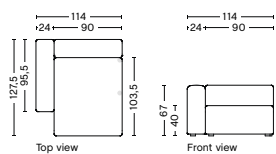

MAGS | CONNECTABLE MODULES

8262 | WIDE | CHAISE LONGUE | LEFT

DIMENSION
W114 x D127,5 x H67 cm
Seat H40 cm

SALES QTY. 1 pcs.

PRODUCT STATUS
Order produced

PACKAGING
1 box | 1 pcs.

BOX DIMENSION | WEIGHT
W116 x D150 x H69 cm | 70,5 kg

DESCRIPTION
Fabric Group 1
Fabric Group 2
Fabric Group 3
Fabric Group 4
Fabric Group 5
Fabric Group 6
Not available in leather