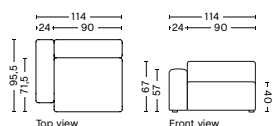

1964FS | WIDE | LOW ARMREST | LEFT

DIMENSION
W114 x D95,5 x H67 cm
Seat H40 cm

SALES QTY. 1 pcs.

PRODUCT STATUS
Order produced

PACKAGING
1 box | 1 pcs.

BOX DIMENSION | WEIGHT
W68,5 x D115,8 x H98,8 cm | 48,5 kg

DESCRIPTION
Fabric Group 1
Fabric Group 2
Fabric Group 3
Fabric Group 4
Fabric Group 5
Fabric Group 6

FABRIC GROUPS

1 | Atlas, Linara, Lint, Metaphor, Mode, Planar, Random Fade, Remix 3, Surface By Hay, Swarm, Valencia™ 2 | Fairway, Field 2, Flamiber, Linen Grid, Lola, Maglia, Melange Nap, Nico, Olavi By Hay, Osumi, Relate, Steelcut 3, Steelcut Trio 3, Tadao 3 | Compound, Dot 1682, Divina 3, Divina MD, Divina Melange 3, Fiord 2, Re-Wool, Roden, Ruskin, Steelcut Quartet, Tartaglia 4 | Bolgheri, Canvas 2, Encircle, Hallingdal 65, Raas 5 | Balder 3, Haku, Harald 3, Loft, Sierra Leather 6 | Coda 2, Vidar 4, California Leather, Nevada Leather, Sense Leather