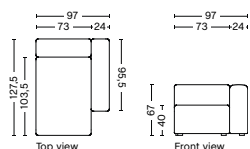

8161FS | NARROW | CHAISE LONGUE | RIGHT

DIMENSION
W97 x D127,5 x H67 cm
Seat H40 cm

SALES QTY. 1 pcs.

PRODUCT STATUS
Order produced

PACKAGING
1 box | 1 pcs.

BOX DIMENSION | WEIGHT
W116 x D150 x H68,5 cm | 59,5 kg

DESCRIPTION
Fabric Group 1
Fabric Group 2
Fabric Group 3
Fabric Group 4
Fabric Group 5
Fabric Group 6
Not available in leather