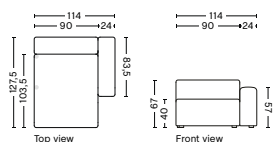

SALES QTY. 1 pcs.

PRODUCT STATUS
Order produced

PACKAGING
1 box | 1 pcs.

BOX DIMENSION | WEIGHT
W116 x D150 x H69 cm | 70,5 kg

DESCRIPTION
Fabric Group 1
Fabric Group 2
Fabric Group 3
Fabric Group 4
Fabric Group 5
Fabric Group 6
Not available in leather

8264 | WIDE | CHAISE LONGUE | LOW ARMREST | LEFT

DIMENSION
W114 x D127,5 x H67 cm
Seat H40 cm

SALES QTY. 1 pcs.

PRODUCT STATUS
Order produced

PACKAGING
1 box | 1 pcs.

BOX DIMENSION | WEIGHT
W68,5 x D150 x H116 cm | 67,8 kg

DESCRIPTION
Fabric Group 1
Fabric Group 2
Fabric Group 3
Fabric Group 4
Fabric Group 5
Fabric Group 6
Not available in leather

8265 | WIDE | CHAISE LONGUE | LOW ARMREST | RIGHT

DIMENSION
W114 x D127,5 x H67 cm
Seat H40 cm