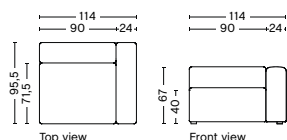

1961FS | WIDE | RIGHT

DIMENSION
W114 x D95,5 x H67 cm
Seat H40 cm

SALES QTY. 1 pcs.

PRODUCT STATUS
Order produced

PACKAGING
1 box | 1 pcs.

BOX DIMENSION | WEIGHT
W116 x D99 x H69 cm | 51 kg

DESCRIPTION
Fabric Group 1
Fabric Group 2
Fabric Group 3
Fabric Group 4
Fabric Group 5
Fabric Group 6