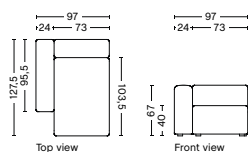

MAGS | FREE STANDING MODULES

8162FS | NARROW | CHAISE LONGUE | LEFT

DIMENSION
W97 x D127,5 x H67 cm
Seat H40 cm

SALES QTY. 1 pcs.

PRODUCT STATUS
Order produced

PACKAGING
1 box | 1 pcs.

BOX DIMENSION | WEIGHT
W116 x D150 x H68,5 cm | 59,5 kg

DESCRIPTION
Fabric Group 1
Fabric Group 2
Fabric Group 3
Fabric Group 4
Fabric Group 5
Fabric Group 6
Not available in leather