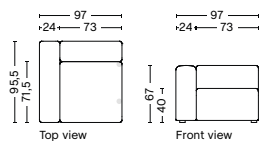

DIMENSION
W97 x D95,5 x H67 cm
Seat H40 cm

SALES QTY. 1 pcs.

PRODUCT STATUS
Order produced

PACKAGING
1 box | 1 pcs.

BOX DIMENSION | WEIGHT
W116 x D99 x H69 cm | 45 kg

DESCRIPTION
Fabric Group 1
Fabric Group 2
Fabric Group 3
Fabric Group 4
Fabric Group 5
Fabric Group 6

1061 | NARROW | RIGHT

DIMENSION
W97 x D95,5 x H67 cm
Seat H40 cm

SALES QTY. 1 pcs.

PRODUCT STATUS
Order produced

PACKAGING
1 box | 1 pcs.

BOX DIMENSION | WEIGHT
W116 x D99 x H69 cm | 45 kg

DESCRIPTION
Fabric Group 1
Fabric Group 2
Fabric Group 3
Fabric Group 4
Fabric Group 5
Fabric Group 6