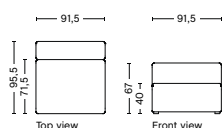

1963FS | WIDE | W/O ARMREST

DIMENSION
W91,5 x D95,5 x H67 cm
Seat H40 cm

SALES QTY. 1 pcs.

PRODUCT STATUS
Order produced

PACKAGING
1 box | 1 pcs.

BOX DIMENSION | WEIGHT
W116 x D99 x H69 cm | 36,5 kg

DESCRIPTION
Fabric Group 1
Fabric Group 2
Fabric Group 3
Fabric Group 4
Fabric Group 5
Fabric Group 6