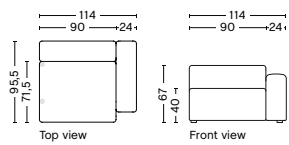

MAGS | CONNECTABLE MODULES

1965 | WIDE | LOW ARMREST | RIGHT

DIMENSION
W114 x D95,5 x H67 cm
Seat H40 cm

SALES QTY. 1 pcs.

PRODUCT STATUS
Order produced

PACKAGING
1 box | 1 pcs.

BOX DIMENSION | WEIGHT
W68,5 x D115,8 x H98,8 cm | 48,5 kg

DESCRIPTION
Fabric Group 1
Fabric Group 2
Fabric Group 3
Fabric Group 4
Fabric Group 5
Fabric Group 6