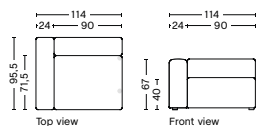

1063RE | NARROW | RIGHT END

DIMENSION
W74,5 x D95,5 x H67 cm
Seat H40 cm

SALES QTY. 1 pcs.

PRODUCT STATUS
Order produced

PACKAGING
1 box | 1 pcs.

BOX DIMENSION | WEIGHT
W78 x D99 x H69 cm | 29 kg

DESCRIPTION
Fabric Group 1
Fabric Group 2
Fabric Group 3
Fabric Group 4
Fabric Group 5
Fabric Group 6

MAGS | CONNECTABLE MODULES

1064 | NARROW | LOW ARMREST | LEFT

DIMENSION
W97 x D95,5 x H67 cm
Seat H40 cm

SALES QTY. 1 pcs.

PRODUCT STATUS
Order produced

PACKAGING
1 box | 1 pcs.

BOX DIMENSION | WEIGHT
W68,5 x D115,8 x H98,8 cm | 42 kg

DESCRIPTION
Fabric Group 1
Fabric Group 2
Fabric Group 3
Fabric Group 4
Fabric Group 5
Fabric Group 6

1065 | NARROW | LOW ARMREST | RIGHT

DIMENSION
W97 x D95,5 x H67 cm
Seat H40 cm

SALES QTY. 1 pcs.

PRODUCT STATUS
Order produced

PACKAGING
1 box | 1 pcs.

BOX DIMENSION | WEIGHT
W68,5 x D115,8 x H98,8 cm | 42 kg

DESCRIPTION
Fabric Group 1
Fabric Group 2
Fabric Group 3
Fabric Group 4
Fabric Group 5
Fabric Group 6

1962 | WIDE | LEFT

DIMENSION
W114 x D95,5 x H67 cm
Seat H40 cm