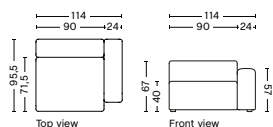

DIMENSION
W91,5 x D95,5 x H67 cm
Seat H40 cm

SALES QTY. 1 pcs.

PRODUCT STATUS
Order produced

PACKAGING
1 box | 1 pcs.

BOX DIMENSION | WEIGHT
W116 x D99 x H69 cm | 36,5 kg

DESCRIPTION
Fabric Group 1
Fabric Group 2
Fabric Group 3
Fabric Group 4
Fabric Group 5
Fabric Group 6

1965FS | WIDE | LOW ARMREST | RIGHT

DIMENSION
W114 x D95,5 x H67 cm
Seat H40 cm

SALES QTY. 1 pcs.

PRODUCT STATUS
Order produced

PACKAGING
1 box | 1 pcs.

BOX DIMENSION | WEIGHT
W68,5 x D115,8 x H98,8 cm | 48,5 kg