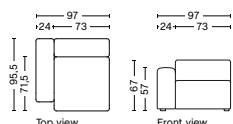

DIMENSION
W74,5 x D95,5 x H67 cm
Seat H40 cm

SALES QTY. 1 pcs.

PRODUCT STATUS
Order produced

PACKAGING
1 box | 1 pcs.

BOX DIMENSION | WEIGHT
W78 x D99 x H69 cm | 29 kg

DESCRIPTION
Fabric Group 1
Fabric Group 2
Fabric Group 3
Fabric Group 4
Fabric Group 5
Fabric Group 6

1064FS | NARROW | LOW ARMREST LEFT

DIMENSION
W97 x D95,5 x H67 cm
Seat H40 cm

SALES QTY. 1 pcs.

PRODUCT STATUS
Order produced

PACKAGING
1 box | 1 pcs.

BOX DIMENSION | WEIGHT
W68,5 x D115,8 x H98,8 cm | 42 kg